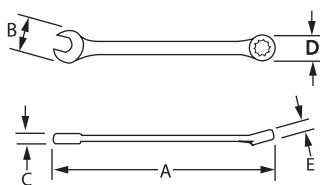

REVERSIBLE RATCHETING COMBINATION WRENCHES

High Polish Chrome Finish, 12 Point, SAE

Product Code	Size (Inches)	A	B	C	D	E
		Overall Length (Inches)	Open End Width (Inches)	Open End Thickness (Inches)	Box End Diameter (Inches)	Box End Thickness (Inches)
1208RC	1/4	4 1/2	2 1/32	9/32	2 1/32	9/32
1210RC	5/16	5 1/4	2 3/32	5/32	2 3/32	9/32
1212RC	3/8	6 1/4	7/8	9/16	7/8	9/16
1214RC	7/16	6 5/8	1 5/16	7/32	2 9/32	1 1/32
1216RC	1/2	7	1 1/32	1/4	1	1 3/32
1218RC	9/16	7 3/8	1 3/16	1/4	1 3/32	1 3/32
1220RC	5/8	8 7/32	1 11/32	9/32	1 7/32	7/16
1222RC	1 1/16	9	1 7/16	9/32	1 11/16	1/2
1224RC	3/4	9 3/4	1 17/32	1 1/32	1 15/32	1 7/32
1226RC	13/16	10 1/2	1 23/32	3/8	1 9/16	1 7/32
1228RC	7/8	11 13/32	1 7/8	1 1/32	1 21/32	1 9/32
1230RC	1 5/16	12	1 31/32	1 5/32	1 27/32	5/8
1232RC	1	13	2 3/32	1 5/32	1 7/8	5/8

1226RC

WS-1168RC 8 Piece Reversible Ratcheting Combination Wrench Set, SAE, in Plastic Tray

Contents Include:

Product Code	Size (Inches)	Product Code	Size (Inches)	Product Code	Size (Inches)
1210RC	5/16	1216RC	1/2	1222RC	1 1/16
1212RC	3/8	1218RC	9/16	1224RC	3/4
1214RC	7/16	1220RC	5/8		

WS-1168RC

WS-1164RC 4 Piece Reversible Ratcheting Combination Wrench Set, SAE, in Plastic Tray

Contents Include:

Product Code	Size (Inches)	Product Code	Size (Inches)
1226RC	1 3/16	1230RC	1 5/16
1228RC	7/8	1232RC	1

Features

- High-polished chrome finish cleans easily.
- Ratchet lever is easily accessible for quick direction changes.
- Recessed corners in ends provide extra turning power.

WS-1164RC

RATCHETING COMBINATION