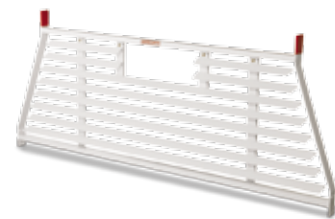

PROTECT-A-RAIL® Cab Protectors

13R590	1906-5-02	Cab Protector, Steel, 70-1/2 x 28-1/2 In., Black
14V894	1259	Truck Cab Screen, Steel, 55-1/4 In., Black
14V915	1904-3-02	Louvered Cab Protector, Steel, 71 In., White
14V916	1904-5-02	Louvered Cab Protector, Steel, 71 In., Black
14V917	1905-0-02	Louvered Cab Protector, Steel, 71 In., Black/White
14V918	1907-0-02	Frame Cab Protector, Aluminum, 71 In., White
14V919	1908	Heavy Duty Cab Protector, Steel, 71 In., Black
14V920	1913-3	Cab Protector Install Kit, Ford, White