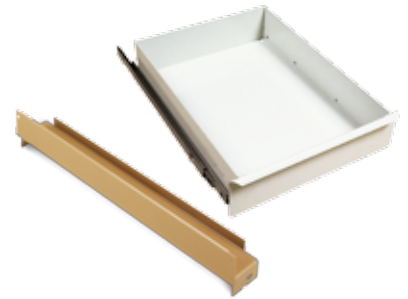

Optional Shelves & Drawers

14V869	471-3	Work Bench Drawer, 22 x 16 x 1 In., White
14V870	472-3	Work Bench Drawer, 22 x16 x 2-1/2 In., White
14V871	474-3	Work Bench Drawer, 22 x 16 x 4-1/2 In., White
14V872	476-3	Work Bench Drawer, 22 x 16 x 6 In., White
14V873	477-3	Work Bench Shelf, 21-3/4 x 17-1/2 x 1 In., White
14V878	493	Cabinet Door Shelf, 23 x 3 x 2-1/2 In., Tan
14V879	494	Cabinet Door Shelf, 23 x 3 x 2-1/2 In., Tan