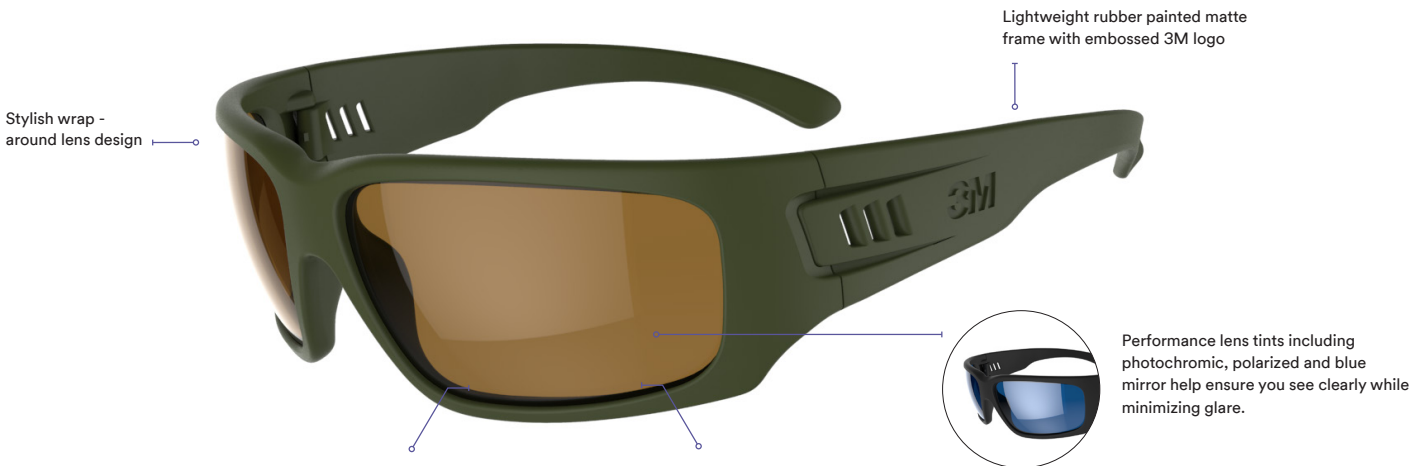

3M™ Maxim™ Elite 1000 Series

Influenced by lifestyle eyewear, 3M's Maxim Elite 1000 Series offers performance fused with modern accents and a variety of coating options. Choose from clear, gray, blue mirror, photochromic or brown polarized lens tints to help you focus on your work instead of brightness and glare.

Polycarbonate Lenses

- ▶ Absorb 99.9% of UVA and UVB rays
- ▶ Meet the requirements of ANSI z87.1-2015 Standard as an Impact Rated Spectacle.

Choose Your Coating

- ▶ Scotchgard™ Anti-Fog Coating provides fog and abrasion resistance. (Select Models)
- ▶ Resists fogging longer than traditional anti-fog coatings, up to 25 washings with water.*
- ▶ Helps provide durable scratch resistance in tough work environments.

*3M internal testing per EN168 test method when compared with traditional anti-fog coatings.

Available Models:

MXE1001SGAF-BLK
Lens: Clear
Frame Color: Black

MXE1002SGAF-BLK
Lens: Gray
Frame Color: Black